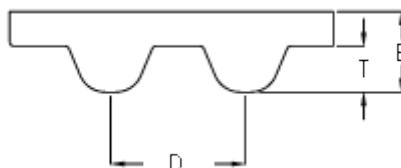

Data Sheet

Article number: 602932751040

Description: Gates timing belt POWERGRIP®
GTX 2800 14MX 40

Measures

D (Pitch)	= 14
Height B mm	= 10
Height T mm	= 6
Length	= 2800
Number of teeth	= 200
Type	= 2800 14MX 40
Width	= 40